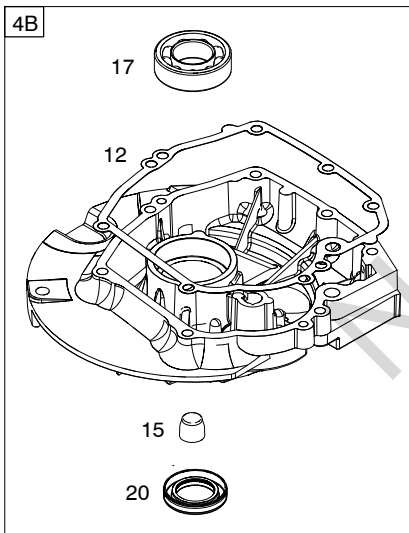

Illustrated Parts List

Model Series

12S900

TYPE NUMBERS
0100 through 2732.

TABLE OF CONTENTS

Air Cleaner	8
Alternator	11
Blower Housing	5
Camshaft	2
Carburetor	9
Carburetor Overhaul Kit	9
Controls	10
Covers/Guards	5
Crankshaft	2
Cylinder	2
Cylinder Head	3
Electric Starter	11
Exhaust System	7
Flywheel	5
Fuel Supply	6
Gasket Set - Engine	4
Gasket Set - Valve	3
Governor Spring	10
Ignition	11
Lubrication	6
Operator's Manual	2
Piston/Rings/Connecting Rod	2
Rewind Starter	5
Sump	4
Thermostat	10
Valves	3
Warning Label	2

1319 WARNING LABEL

REQUIRED when replacing parts with warning labels affixed.

1036 EMISSIONS LABEL

1058 OPERATOR'S MANUAL

1330 REPAIR MANUAL

Illustrations cover a range of engines. Parts shown without text may not be used on your specific engine.

Illustrations cover a range of engines. Parts shown without text may not be used on your specific engine.

12S900

718 

718 

358 ENGINE GASKET SET

Illustrations cover a range of engines. Parts shown without text may not be used on your specific engine.